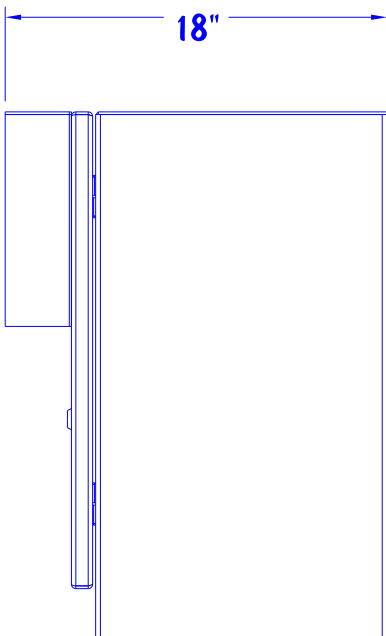

VIEW WITH DOOR OPEN

BACKLIT LEXAN SIGNAGE

LOCKABLE STORAGE AREA

VIEW WITH DOOR CLOSED

05/11

HERITAGE INDUSTRIES

905 Centennial Road • Wayne, NE • (402) 375-4770
www.heritageind.com • sales@heritageind.com

#1640 TOPPER