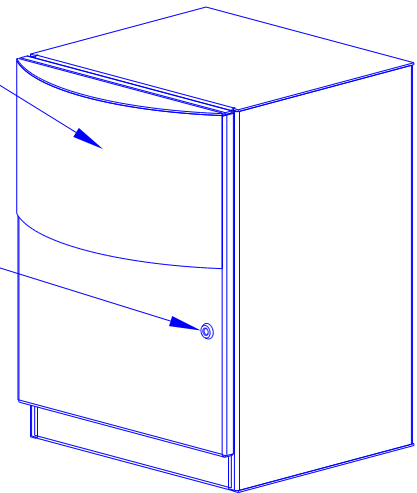

VIEW WITH DOOR OPEN

BACKLIT LEXAN SIGNAGE

LOCKABLE STORAGE AREA

VIEW WITH DOOR CLOSED

05/11

HERITAGE INDUSTRIES

905 Centennial Road • Wayne, NE • (402) 375-4770
www.heritageind.com • sales@heritageind.com

#1640 TOPPER

Designed for use with Interior Lobby ATMs